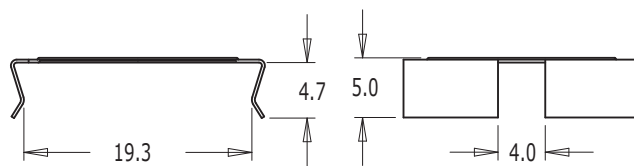

EFD20

Mounting cover	
Clip material	Steel
Part No.	EFD20COVERM-02

Mounting clip	
Clip material	Steel
Part No.	EFD20CLIPM-00

Dimensions in millimeters

DT032 ISS. 3

MILES-PLATTS LTD. - 39, ABBEY PARK ROAD, LEICESTER, LE4 5AN. U.K.
 TEL: +44 (0)116 262 2593 - FAX: +44 (0)116 253 7889
 sales@milesplatts.co.uk - www.milesplatts.co.uk