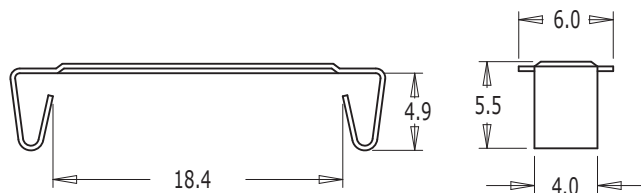

EFD20

Mounting cover	
Clip material	Steel
Part No.	EFD20COVERM-02

Mounting clip	
Clip material	Steel
Part No.	EFD20CLIPM-00

Dimensions in millimeters

DT032 ISS. 3

MILES-PLATTS LTD. - 39, ABBEY PARK ROAD, LEICESTER, LE4 5AN. U.K.
 TEL: +44 (0)116 262 2593 - FAX: +44 (0)116 253 7889
 sales@milesplatts.co.uk - www.milesplatts.co.uk