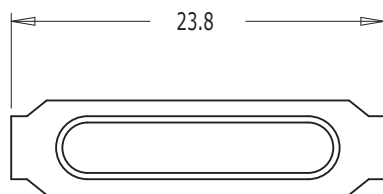

EFD20

Mounting cover	
Clip material	Steel
Part No.	EFD20COVERM-02

Mounting clip	
Clip material	Steel
Part No.	EFD20CLIPM-00

Dimensions in millimeters

DT032 ISS. 3

MILES-PLATTS LTD. - 39, ABBEY PARK ROAD, LEICESTER, LE4 5AN. U.K.
 TEL: +44 (0)116 262 2593 - FAX: +44 (0)116 253 7889
 sales@milesplatts.co.uk - www.milesplatts.co.uk