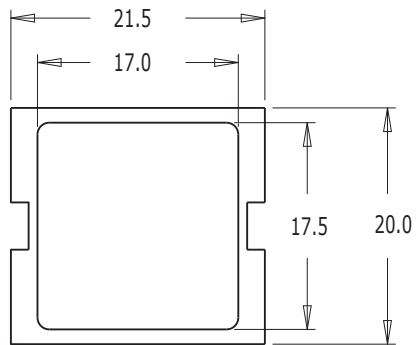

EFD20

Mounting cover	
Clip material	Steel
Part No.	EFD20COVERM-02

Mounting clip	
Clip material	Steel
Part No.	EFD20CLIPM-00

Dimensions in millimeters

DT032 ISS. 3

MILES-PLATTS LTD. - 39, ABBEY PARK ROAD, LEICESTER, LE4 5AN. U.K.
 TEL: +44 (0)116 262 2593 - FAX: +44 (0)116 253 7889
 sales@milesplatts.co.uk - www.milesplatts.co.uk